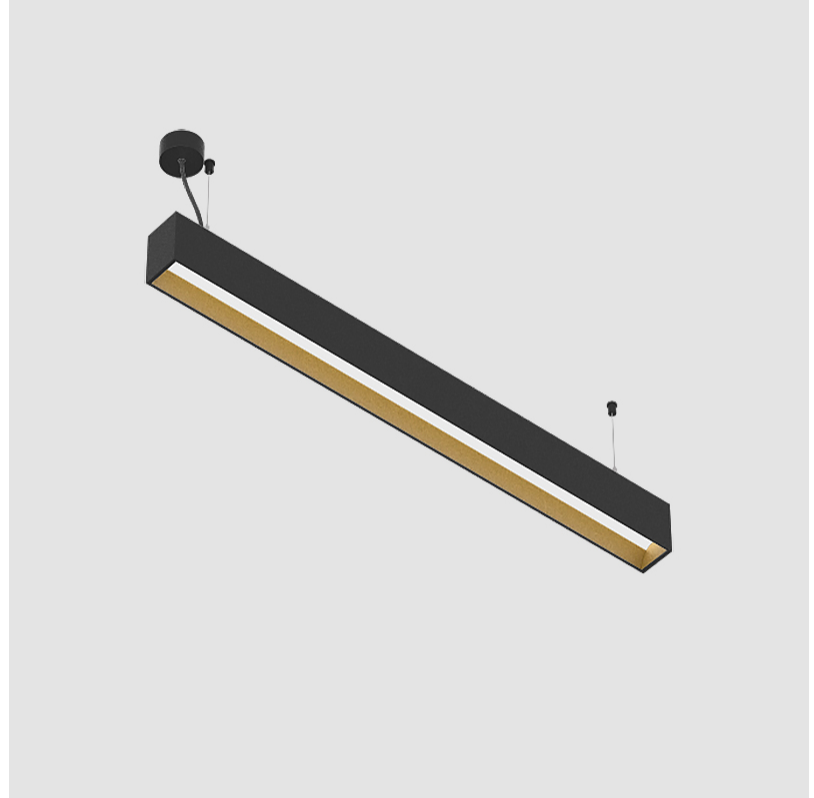

GENERAL

Series: Groove
Subseries: Groove Square
Brand: Prolicht
Division: Architectural
Mounting Type: Suspension
Mounting Location: Ceiling
Subcategory: Profile

PHYSICAL

Shape: Rectangle
Length (mm): 1175
Length (in): 46 1/4
Width (mm): 80
Width (in): 3 1/8
Height (mm): 120
Height (in): 4 3/4
Max. Overall Height (mm): 2120
Max. Overall Height (in): 83 7/16
Light Distribution: Direct
Weight (kg): 5.595
Weight (lbs): 12.334
Diffuser: PMMA - Opal
Fixture Finish: ANA / SSR / BKV / CWI / CRY / HAB / MSR / UFT / ITA / RUA / OGR / FTG / MYG / RWR / LOD / PUS / FRO / FUP / KIA / POP / BLS / SPG / MEY / GOH / GUM / CHC / COM / ABZ / JAG / OBR / MOS / ROR
Fixture Material: Aluminum
Cable Details: 2000mm or 4000mm Transparent Cable
Upon Request: Cable colour - White / Black / Orange / Red

ELECTRICAL

Lamp Type: LED (Zhaga Standard)
Input Wattage (W): 20.2
Total Output Wattage (W): 16 / 12.8 (3500K)
Dimming: 0-10V Dimming / Phase Dimming (120Vac Only)
Driver Included: Yes
Driver Location: Integrated
Driver Type: Constant Current - 120 / 277Vac
Driver Class: Class 2
Input Voltage (V): 120 - 277
Constant Current (MA): 350 / 400 (3500K)

LED

Color Temperature (°K): 3000 / 3500 / 4000
Max. Delivered Lumen (lm): 1370 / 1421 / 1450
CRI: >90 CRI
Lamp Life (hrs): 50000

OPTICAL

RATINGS AND CERTIFICATIONS

Certified By: Certified for North American Standards
IP rating: IP20