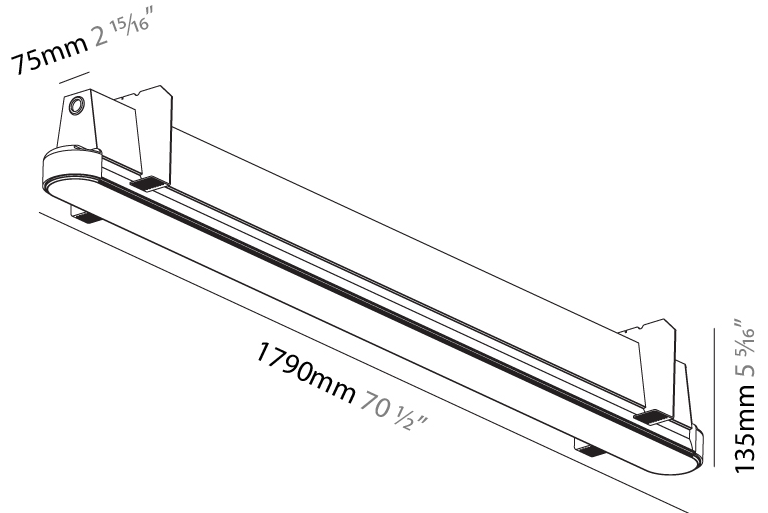

PHYSICAL

Shape: Oblong
Length (mm): 1790
Length (in): 70 1/2
Width (mm): 75
Width (in): 2 15/16
Height (mm): 135
Height (in): 5 5/16
Ceiling Thickness (mm): 10 / 12.5 / 15
Ceiling Thickness (in): 3/8 or 1/2 or 9/16
Min. Recessing Depth (mm): 170
Min. Recessing Depth (in): 6 11/16
Light Distribution: Direct
Weight (kg): 7.141
Weight (lbs): 15.71
Installation Requirement: Ceiling Thickness: 10mm / 12mm / 15mm
Diffuser: PMMA - Opal
Fixture Finish: SSR / BKV / CWI / CRY / HAB / UFT / ITA / RUA / FTG / MYG / LOD / PUS / FRO / FUP / KIA / POP / BLS / SPG / MEY / GOH / GUM / CHC / COM / ABZ / JAG / OBR / MOS / ROR
Fixture Material: Aluminum
Cut-out Measurements: 1808mm / 71 3/16" x 92mm / 3 5/8"
Upon Request: Unique Sizes Unique Ceiling Thickness

ELECTRICAL

Lamp Type: LED (Zhaga Standard)
Input Wattage (W): 30.4
Total Output Wattage (W): 24 / 19.2 (3500K)
Dimming: 0-10V Dimming / Phase Dimming (120Vac Only)
Driver Included: Yes
Driver Location: Integrated
Driver Type: Constant Current - 120 / 277Vac
Driver Class: Class 2
Input Voltage (V): 120 - 277
Constant Current (MA): 350 / 600 (3500K)

LED

Color Temperature (°K): 3000 / 3500 / 4000
Max. Delivered Lumen (lm): 2050 / 2127 / 2170
CRI: >90 CRI
Lamp Life (hrs): 50000
Upon Request: Special Color Temperature RGB-W Tunable White CRI (no minimum qty) price increase + longer lead time

OPTICAL

RATINGS AND CERTIFICATIONS

Certified By: Certified for North American Standards
IP rating: IP20