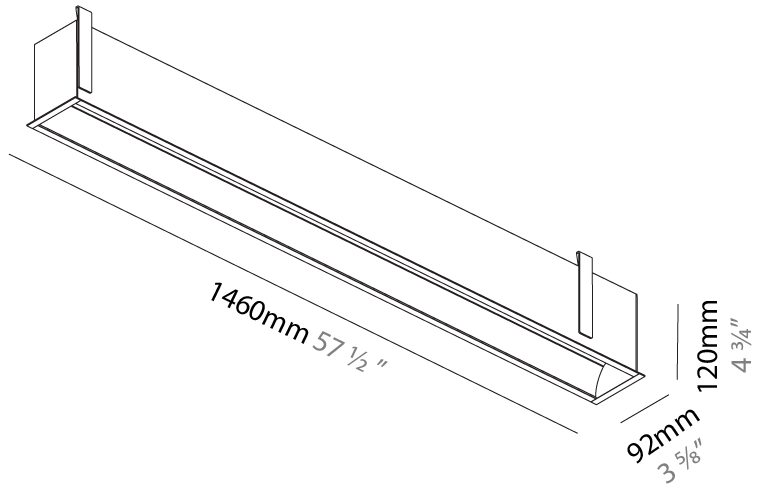

GENERAL

Series: Groove
Subseries: Groove Square
Brand: Prolight
Division: Architectural
Mounting Type: Recessed
Mounting Location: Ceiling
Subcategory: Profile

PHYSICAL

Shape: Rectangle
Length (mm): 1460
Length (in): 57 1/2
Width (mm): 92
Width (in): 3 5/8
Height (mm): 120
Height (in): 4 3/4
Ceiling Thickness (mm): 10 / 12.5 / 15 / 25
Ceiling Thickness (in): 3/8 or 1/2 or 9/16 or 1
Min. Recessing Depth (mm): 160
Min. Recessing Depth (in): 6 5/16
Light Distribution: Direct
Weight (kg): 6.306
Weight (lbs): 13.87
Diffuser: PMMA - Opal
Fixture Finish: ANA / SSR / BKV / CWI / CRY / HAB / MSR / UFT / ITA / RUA / OGR / FTG / MYG / RWR / LOD / PUS / FRO / FUP / KIA / POP / BLS / SPG / MEY / GOH / GUM / CHC / COM / ABZ / JAG / OBR / MOS / ROR
Fixture Material: Aluminum
Cut-out Measurements: 1450mm / 57 1/16" x 85mm / 3 3/8"

ELECTRICAL

Lamp Type: LED (Zhaga Standard)
Input Wattage (W): 25.3
Total Output Wattage (W): 20 / 16 (3500K)
Dimming: 0-10V Dimming / Phase Dimming (120Vac Only)
Driver Included: Yes
Driver Location: Integrated
Driver Type: Constant Current - 120 / 277Vac
Driver Class: Class 2
Input Voltage (V): 120 - 277
Constant Current (MA): 350 / 500 (3500K)

LED

Color Temperature (°K): 3000 / 3500 / 4000
Max. Delivered Lumen (lm): 1710 / 1774 / 1810
CRI: >90 CRI
Lamp Life (hrs): 50000

OPTICAL

RATINGS AND CERTIFICATIONS

Certified By: Certified for North American Standards
IP rating: IP20