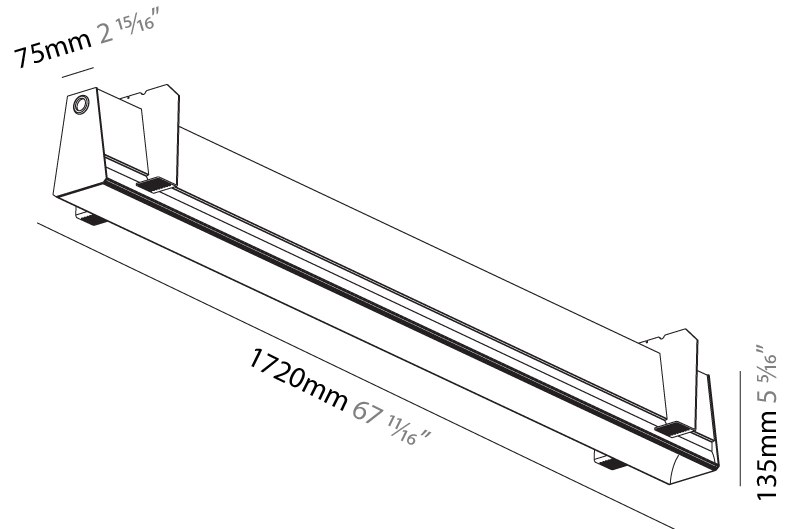

PHYSICAL

Shape: Rectangle
Length (mm): 1720
Length (in): 67 11/16
Width (mm): 75
Width (in): 2 15/16
Height (mm): 135
Height (in): 5 5/16
Ceiling Thickness (mm): 10 / 12.5 / 15
Ceiling Thickness (in): 3/8 or 1/2 or 9/16
Min. Recessing Depth (mm): 170
Min. Recessing Depth (in): 6 11/16
Light Distribution: Direct
Weight (kg): 6.812
Weight (lbs): 14.99
Diffuser: PMMA - Opal
Fixture Finish: SSR / BKV / CWI / CRY / HAB / UFT / ITA / RUA / FTG / MYG / LOD / PUS / FRO / FUP / KIA / POP / BLS / SPG / MEY / GOH / GUM / CHC / COM / ABZ / JAG / OBR / MOS / ROR
Fixture Material: Aluminum
Cut-out Measurements: 1730mm / 68 1/8" x 92mm / 3 5/8"
Upon Request: Unique Sizes Unique Ceiling Thickness

ELECTRICAL

Lamp Type: LED (Zhaga Standard)
Input Wattage (W): 30.4
Total Output Wattage (W): 24 / 19.2 (3500K)
Dimming: 0-10V Dimming / Phase Dimming (120Vac Only)
Driver Included: Yes
Driver Location: Integrated
Driver Type: Constant Current - 120 / 277Vac
Driver Class: Class 2
Input Voltage (V): 120 - 277
Constant Current (MA): 350 / 600 (3500K)

LED

Color Temperature (°K): 3000 / 3500 / 4000
Max. Delivered Lumen (lm): 2050 / 2127 / 2170
CRI: >90 CRI
Lamp Life (hrs): 50000
Upon Request: Special Color Temperature RGB-W Tunable White CRI (no minimum qty) price increase + longer lead time

OPTICAL

RATINGS AND CERTIFICATIONS

Certified By: Certified for North American Standards
IP rating: IP20