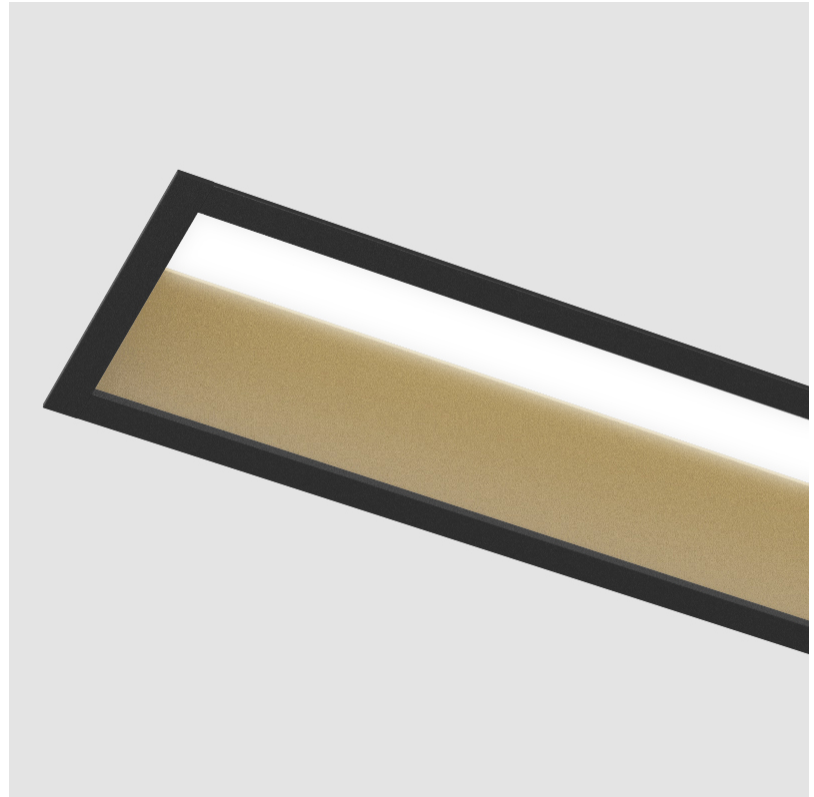

GENERAL

Series: Groove
Subseries: Groove Square
Brand: Prolicht
Division: Architectural
Mounting Type: Recessed
Mounting Location: Ceiling
Subcategory: Profile

PHYSICAL

Shape: Rectangle
Length (mm): 1180
Length (in): 46 7/16
Width (mm): 92
Width (in): 3 5/8
Height (mm): 120
Height (in): 4 3/4
Ceiling Thickness (mm): 10 - 25
Ceiling Thickness (in): 3/8 - 1
Min. Recessing Depth (mm): 160
Min. Recessing Depth (in): 6 5/16
Light Distribution: Direct
Weight (kg): 5.195
Weight (lbs): 11.43
Diffuser: PMMA - Opal
Fixture Finish: [ANA / SSR / BKV / CWI / CRY / HAB / MSR / UFT / ITA / RUA / OGR / FTG / MYG / RWR / LOD / PUS / FRO / FUP / KIA / POP / BLS / SPG / MEY / GOH / GUM / CHC / COM / ABZ / JAG / OBR / MOS / ROR](#)
Fixture Material: Aluminum
Cut-out Measurements: 1170mm / 46 1/16" x 85mm / 3 3/8"

ELECTRICAL

Lamp Type: LED (Zhaga Standard)
Input Wattage (W): 20.2
Total Output Wattage (W): 16 / 12.8 (3500K)
[Dimming: 0-10V Dimming / Phase Dimming (120Vac Only)](#)
Driver Included: Yes
Driver Location: Integrated
Driver Type: Constant Current - 120 / 277Vac
Driver Class: Class 2
Input Voltage (V): 120 - 277
Constant Current (MA): 350 / 400 (3500K)

LED

[Color Temperature (°K): 3000 / 3500 / 4000](#)
Max. Delivered Lumen (lm): 1370 / 1421 / 1450
CRI: >90 CRI
Lamp Life (hrs): 50000

OPTICAL

RATINGS AND CERTIFICATIONS

Certified By: Certified for North American Standards
IP rating: IP20