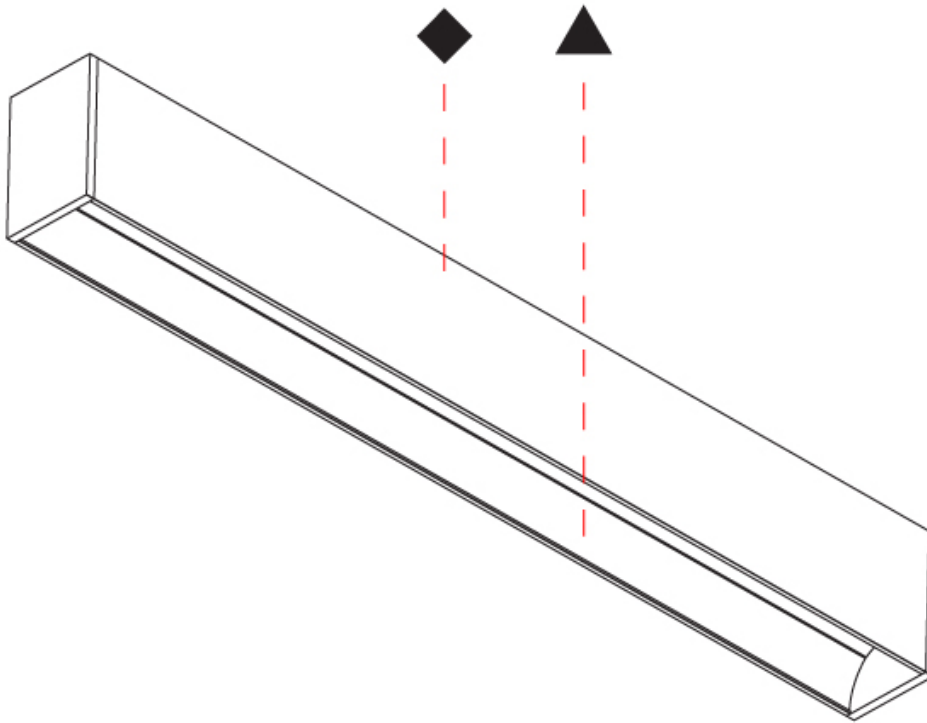

GROOVE SQUARE SURFACE

A3D129-

PROJECT

TYPE

SPECIFIER

QUANTITY

DATE