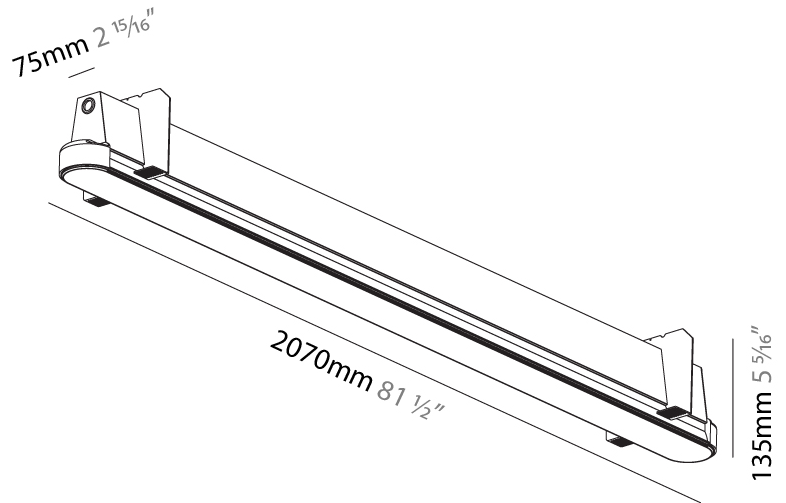

PHYSICAL

Shape: Oblong
Length (mm): 2070
Length (in): 81 1/2
Width (mm): 75
Width (in): 2 15/16
Height (mm): 135
Height (in): 5 5/16
Ceiling Thickness (mm): 10 / 12.5 / 15
Ceiling Thickness (in): 3/8 or 1/2 or 9/16
Min. Recessing Depth (mm): 170
Min. Recessing Depth (in): 6 11/16
Light Distribution: Direct
Weight (kg): 15.71
Weight (lbs): 17.73
Installation Requirement: Ceiling Thickness: 10mm / 12mm / 15mm
Diffuser: PMMA - Opal
Fixture Finish: SSR / BKV / CWI / CRY / HAB / UFT / ITA / RUA / FTG / MYG / LOD / PUS / FRO / FUP / KIA / POP / BLS / SPG / MEY / GOH / GUM / CHC / COM / ABZ / JAG / OBR / MOS / ROR
Fixture Material: Aluminum
Cut-out Measurements: 2088mm / 82 3/16" x 92mm / 3 5/8"
Upon Request: Unique Sizes Unique Ceiling Thickness

ELECTRICAL

Lamp Type: LED (Zhaga Standard)
Input Wattage (W): 35.4
Total Output Wattage (W): 28 / 22.4 (3500K)
Dimming: 0-10V Dimming / Phase Dimming (120Vac Only)
Driver Included: Yes
Driver Location: Integrated
Driver Type: Constant Current - 120 / 277Vac
Driver Class: Class 2
Input Voltage (V): 120 - 277
Constant Current (MA): 350 / 700 (3500K)

LED

Color Temperature (°K): 3000 / 3500 / 4000
Max. Delivered Lumen (lm): 2400 / 2479 / 2530
CRI: >90 CRI
Lamp Life (hrs): 50000
Upon Request: Special Color Temperature RGB-W Tunable White CRI (no minimum qty) price increase + longer lead time

OPTICAL

RATINGS AND CERTIFICATIONS

Certified By: Certified for North American Standards
IP rating: IP20